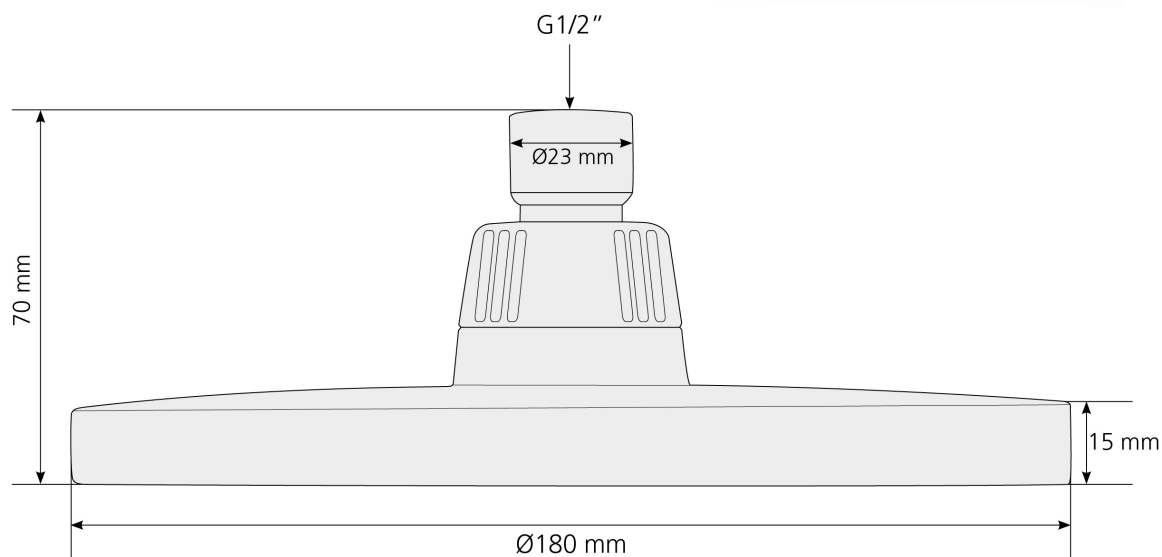

# Wall mounted shower head

XLine EC, Ø180 - 1F

## Facts:

Shower functions:	1
Function range:	6,5 - 34 l/min 0,5 - 4 bar / 7,25 - 58 psi
Max water pres:	6 bar / 87 psi
Max temp.:	70°C / 158° F
Material:	ABS & POM
Watersave option:	Yes - we recommend 10 liter restrictor
Weight::	368 g
Color:	Chrome - with black faceplate