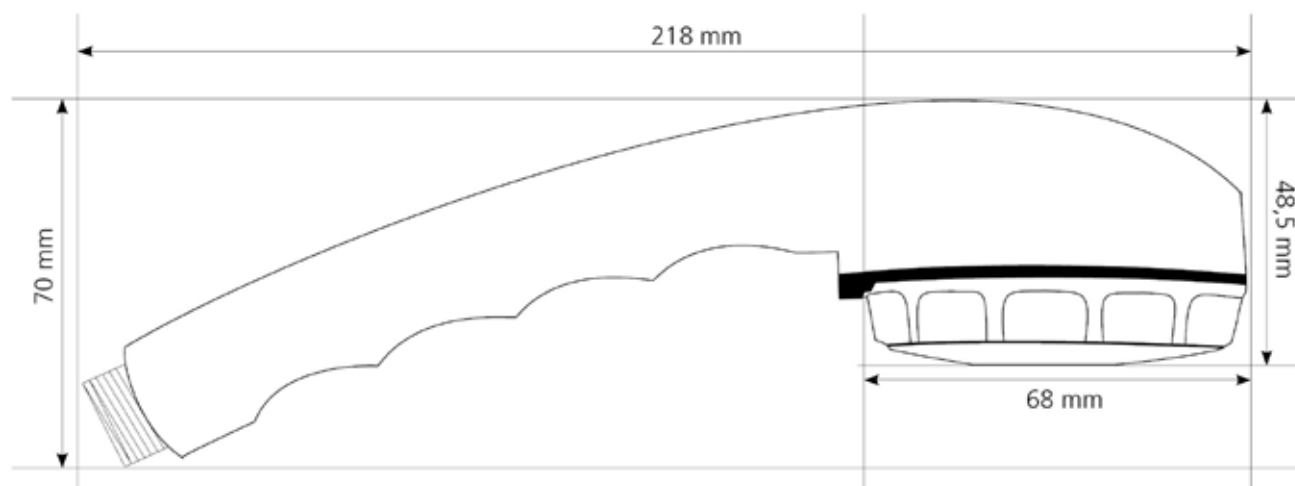

Johs. Tandrup A/S

Gydevang 1 • DK-3450 Allerød • Tel.: (+45) 48 17 22 82 • Fax: (+45) 48 17 73 55

www.tandrup.dk • tandrup@tandrup.dk