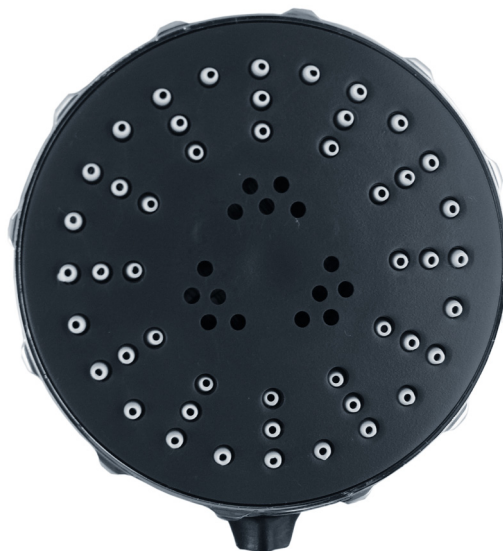

## StreamLine S1100, 2F

# TANDRUP®

Product no.: 02-041099

### Facts:

Shower functions:	2
Min/Max water pres:	0,5-6 bar (7,25-87 psi)
Max temp.:	70° C / 158° F
Material:	ABS & POM
EasyClean:	Yes
Watersave option:	Yes
Weight::	157 g
Color:	Chrome

For more information about **Easy Clean function** and **maintenance of the shower head** - please visit our website [www.tandrup.dk](http://www.tandrup.dk)

## Handheld shower

StreamLine S1100, 2F