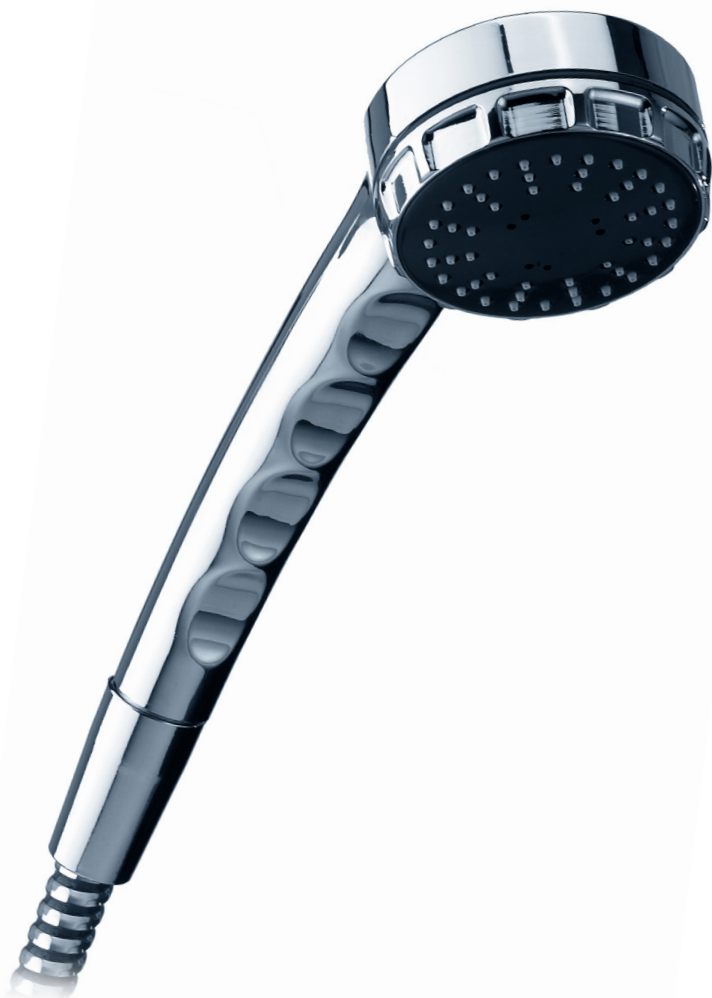

# Handheld shower

## StreamLine S1100, 2F

### Facts:

Shower functions:	2
Min/Max water pres:	0,5-6 bar (7,25-87 psi)
Max temp.:	70° C / 158° F
Material:	ABS & POM
EasyClean:	Yes
Watersave option:	Yes
Weight::	157 g
Color:	Chrome

For more information about **Easy Clean function** and **maintenance of the shower head** - please visit our website [www.tandrup.dk](http://www.tandrup.dk)

## Handheld shower

StreamLine S1100, 2F