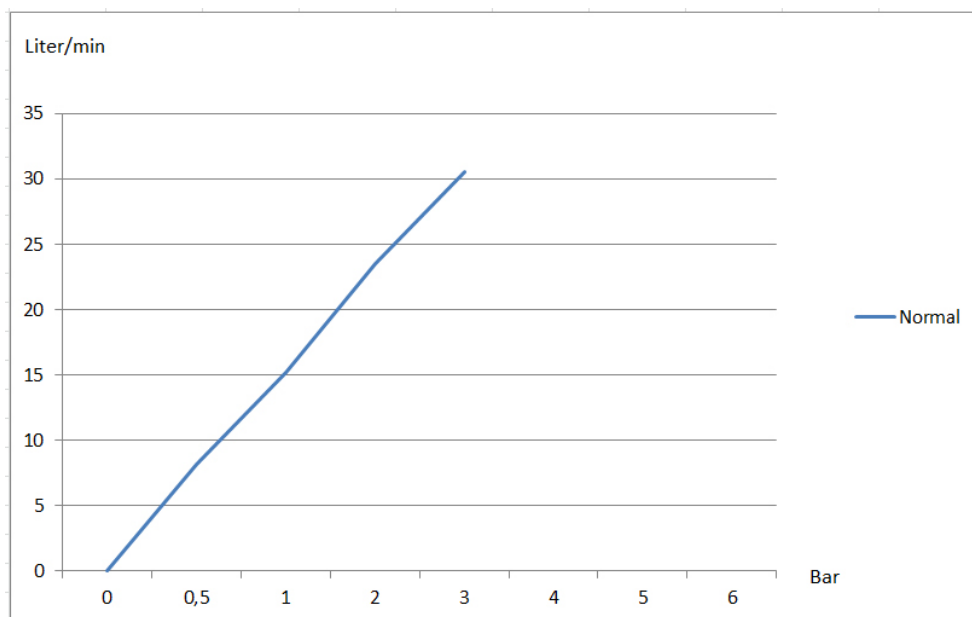

Wall mounted shower head

XLine EC, Square 200 #3 (Brass) - 1F

TANDRUP®

Product no.: 02-093053

Facts:

Shower functions:	1
Function range:	8,2-30,5 l/min 0,5-3 bar (7,25-43,5 psi)
Min/Max water pres:	0,5 / 6 bar (7,25-87 psi)
Max temp.:	70°C (158° F)
Material:	Brass
EasyClean:	Yes
Weight:	981 g
Color:	Chrome

www.tandrup.dk • tandrup@tandrup.dk

Wall mounted shower head

XLine EC, Square 200 #3 (Brass) - 1F

TANDRUP®

Product no.: 02-093053

Flow chart

Johs. Tandrup A/S

Gydevang 1 • DK-3450 Allerød • Tel.: (+45) 48 17 22 82 • Fax: (+45) 48 17 73 55