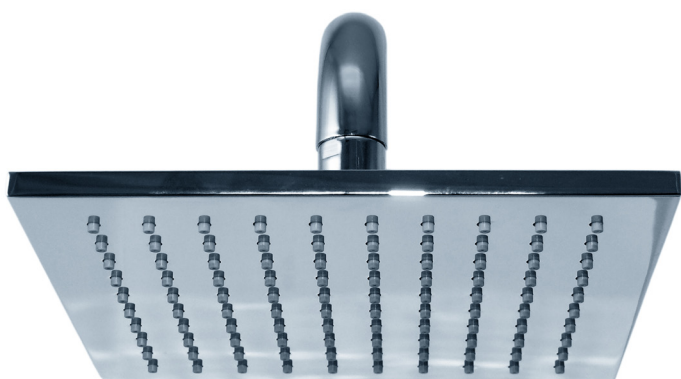

Wall mounted shower head

XLine EC, Square 200 #3 (Brass) - 1F

TANDRUP®

Product no.: 02-093053

Facts:

Shower functions:	1
Function range:	8,2-30,5 l/min 0,5-3 bar (7,25-43,5 psi)
Min/Max water pres:	0,5 / 6 bar (7,25-87 psi)
Max temp.:	70°C (158° F)
Material:	Brass
EasyClean:	Yes
Weight:	981 g
Color:	Chrome

www.tandrup.dk • tandrup@tandrup.dk

Wall mounted shower head

XLine EC, Square 200 #3 (Brass) - 1F

TANDRUP®

Product no.: 02-093053

Flow chart

Johs. Tandrup A/S

Gydevang 1 • DK-3450 Allerød • Tel.: (+45) 48 17 22 82 • Fax: (+45) 48 17 73 55