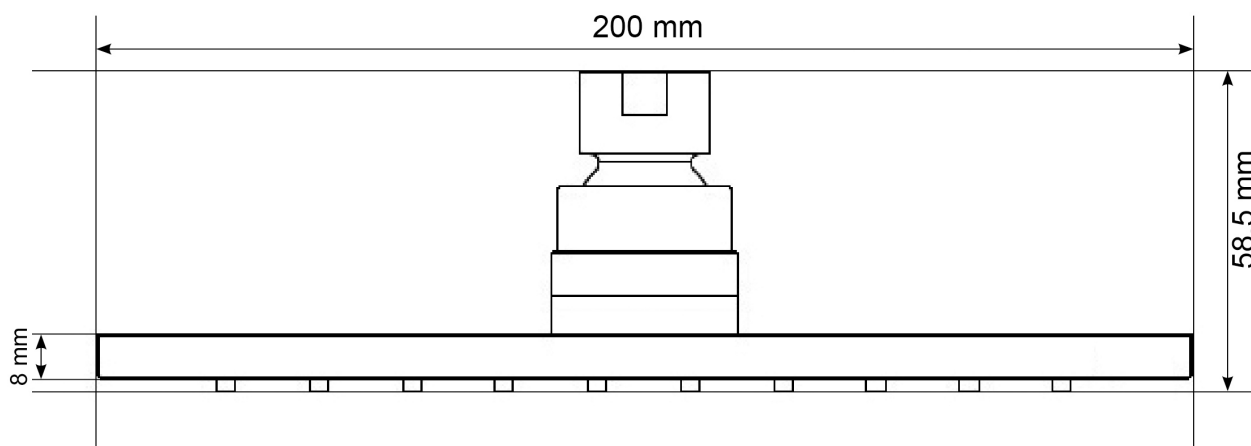

Johs. Tandrup A/S

Gydevang 1 • DK-3450 Allerød • Tel.: (+45) 48 17 22 82 • Fax: (+45) 48 17 73 55

www.tandrup.dk • tandrup@tandrup.dk